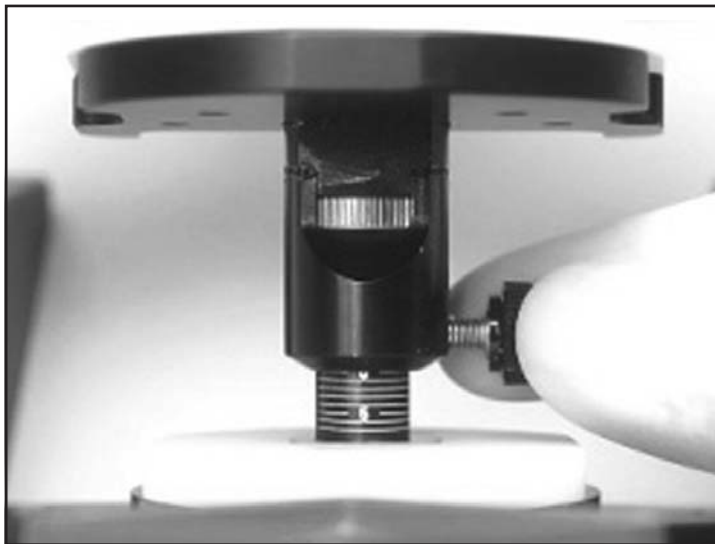

Denar Adapter Instructions

Fasten Denar adapter to the lower frame of the Denar articulator with mounting plate screw.

Due to the short height of the Denar articulator, the Kois Platform needs to be adjusted all the way down (- 6 mm) before mounting cast.

Index Panadent Kois Platform onto Denar adapter on articulator. Now follow mounting procedures in the Kois Manual.