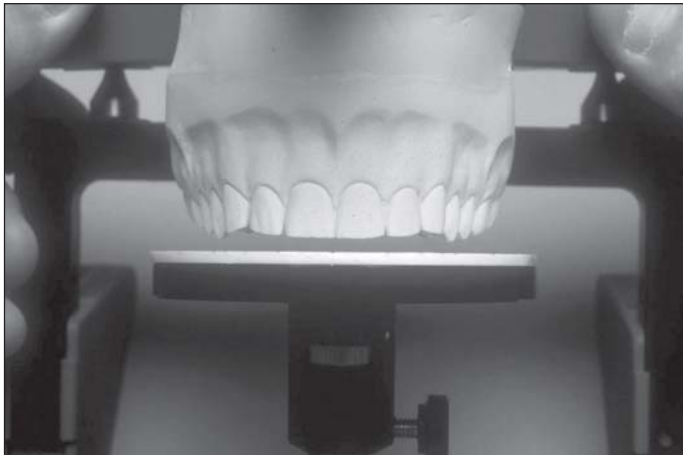

Golden Proportion Waxing Guide Instructions

A golden proportion waxing guide, based on the width of one central incisor, can be added to the Kois platform to evaluate tooth widths.

The Kois platform can be adjusted up or down to the incisal edge position desired to produce ideal tooth lengths.

Both tooth lengths and tooth widths can now be fabricated to achieve an ideal treatment for both esthetics and function.