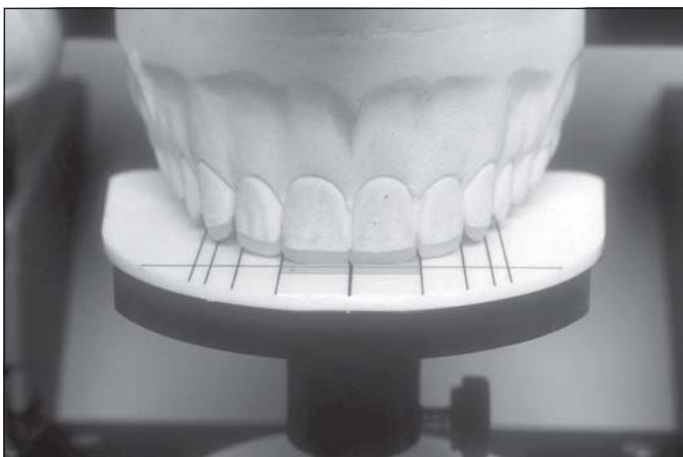

Golden Proportion Waxing Guide Instructions

A golden proportion waxing guide, based on the width of one central incisor, can be added to the Kois platform to evaluate tooth widths.

The Kois platform can be adjusted up or down to the incisal edge position desired to produce ideal tooth lengths.

Both tooth lengths and tooth widths can now be fabricated to achieve an ideal treatment for both esthetics and function.